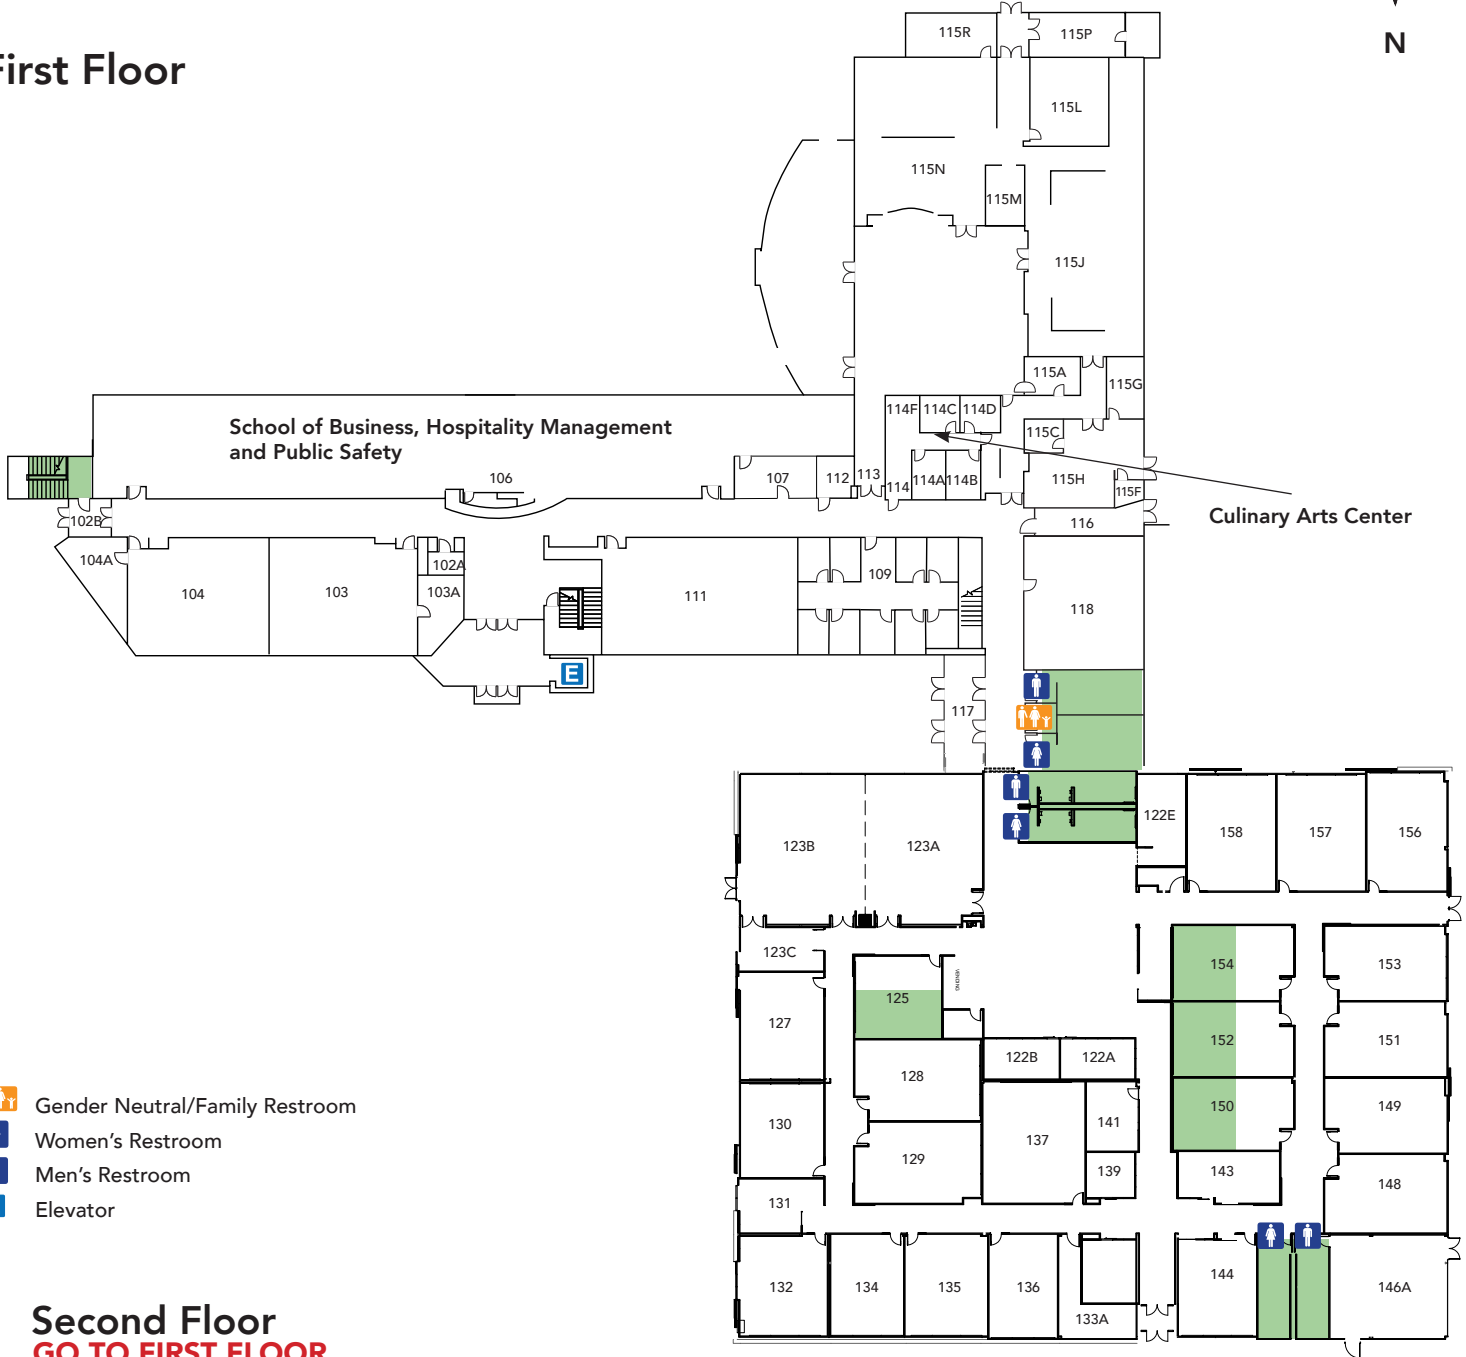

DESIGNATED SHELTER AREAS

*Go to first floor for shelter options

Heritage Hall

First Floor

-  Gender Neutral/Family Restroom
-  Women's Restroom
-  Men's Restroom
-  Elevator

Second Floor GO TO FIRST FLOOR